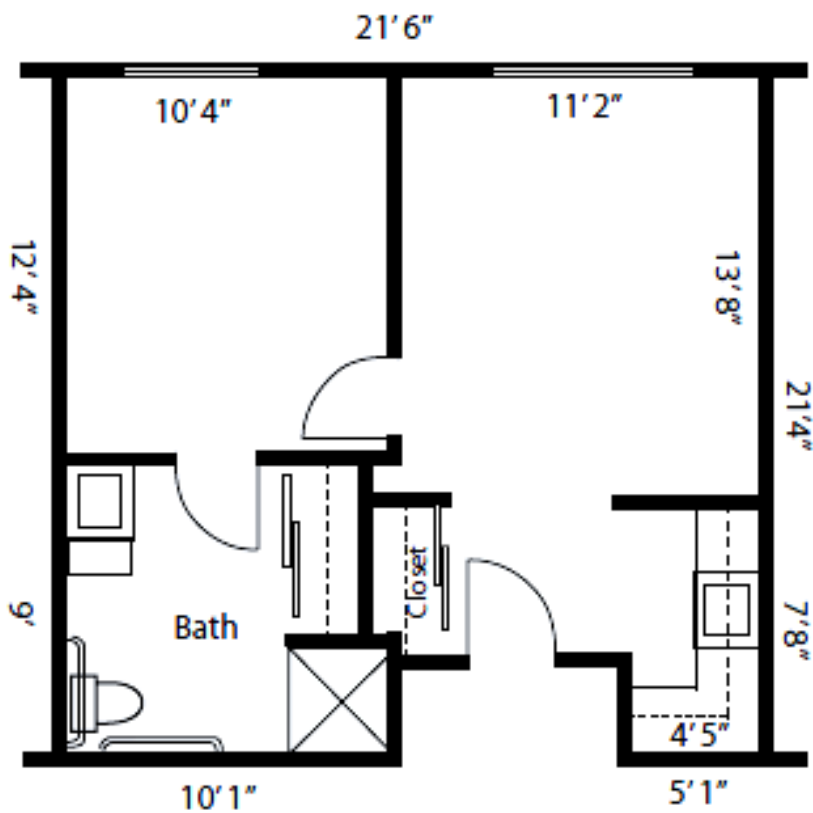

NORTH CHANDLER PLACE

a continuum of care senior living community

NCP

ASSISTED LIVING STUDIO DELUXE

Assisted Living Deluxe Studio: 393 sq. ft.
Dimensions are approximate. Floor plans may vary.

DELUXE STUDIO FLOOR PLAN - ASSISTED LIVING

NORTH CHANDLER PLACE

a continuum of care senior living community

NCP

ASSISTED LIVING ONE BEDROOM

ONE BEDROOM FLOOR PLAN - ASSISTED LIVING

Assisted Living One Bedroom: 502 sq. ft.
Dimensions are approximate. Floor plans may vary.

NORTH CHANDLER PLACE

a continuum of care senior living community

NCP

ASSISTED LIVING SHARED SUITE

Assisted Living Shared Suite: 249 sq. ft. per side
Dimensions are approximate. Floor plans may vary.

SHARED SUITE FLOOR PLAN - ASSISTED LIVING

NORTH CHANDLER PLACE

a continuum of care senior living community

NCP

ASSISTED LIVING STUDIO

STUDIO FLOOR PLAN - ASSISTED LIVING

Assisted Living Studio: 360 sq. ft.
Dimensions are approximate. Floor plans may vary.