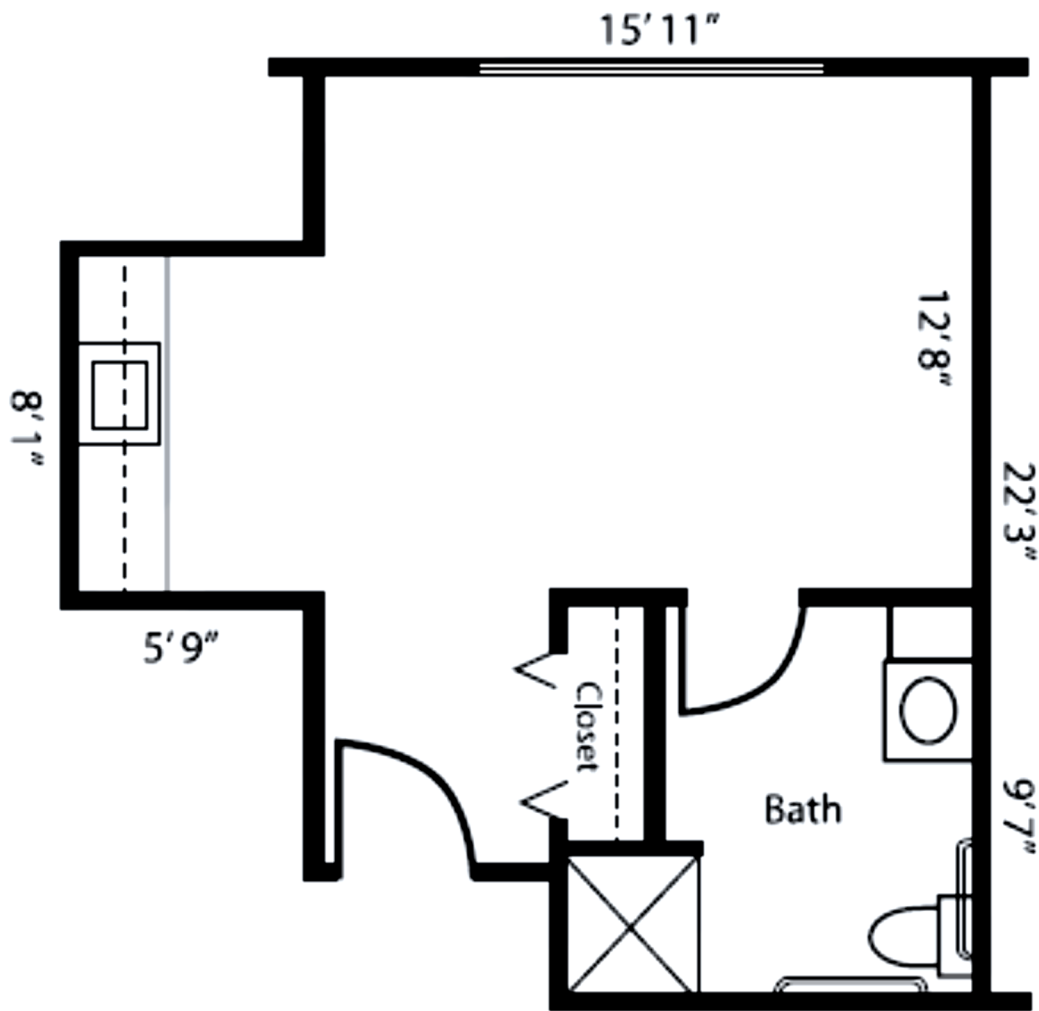

NORTH CHANDLER PLACE

a continuum of care senior living community

NCP

ASSISTED LIVING STUDIO DELUXE

Assisted Living Deluxe Studio: 393 sq. ft.
Dimensions are approximate. Floor plans may vary.

DELUXE STUDIO FLOOR PLAN - ASSISTED LIVING

NORTH CHANDLER PLACE

a continuum of care senior living community

NCP

ASSISTED LIVING ONE BEDROOM

ONE BEDROOM FLOOR PLAN - ASSISTED LIVING

Assisted Living One Bedroom: 502 sq. ft.
Dimensions are approximate. Floor plans may vary.

NORTH CHANDLER PLACE

a continuum of care senior living community

NCP

ASSISTED LIVING SHARED SUITE

Assisted Living Shared Suite: 249 sq. ft. per side
Dimensions are approximate. Floor plans may vary.

SHARED SUITE FLOOR PLAN - ASSISTED LIVING

NORTH CHANDLER PLACE

a continuum of care senior living community

NCP

ASSISTED LIVING STUDIO

STUDIO FLOOR PLAN - ASSISTED LIVING

Assisted Living Studio: 360 sq. ft.
Dimensions are approximate. Floor plans may vary.