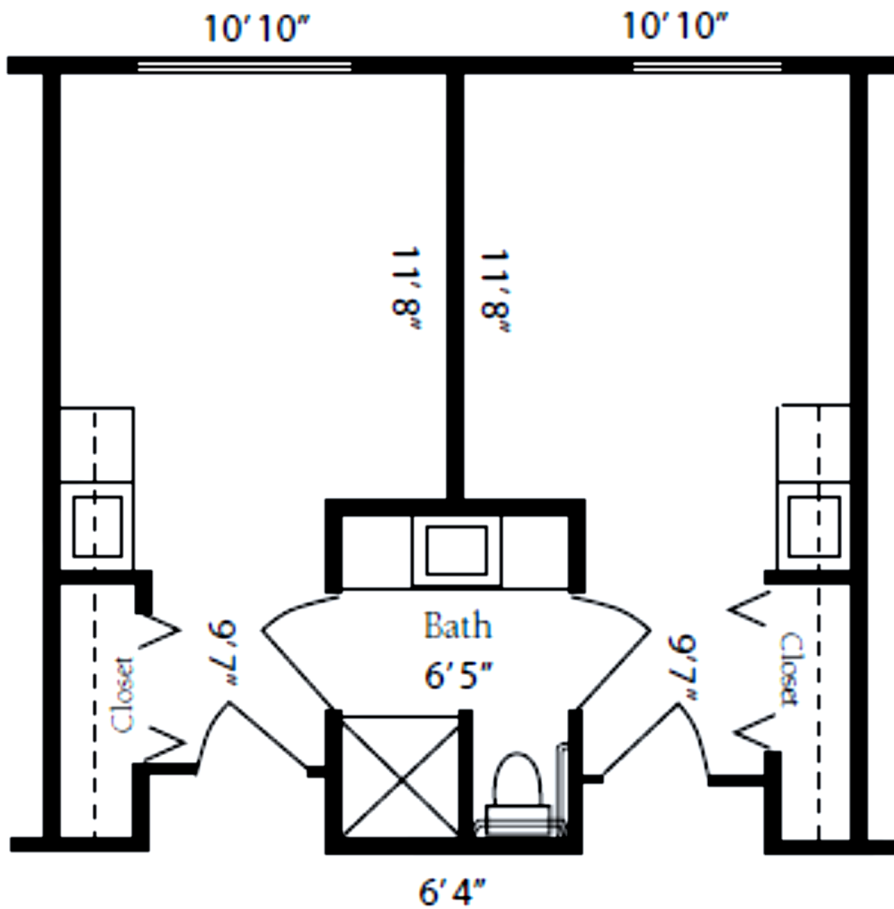

NORTH CHANDLER PLACE

a continuum of care senior living community

NCP

ASSISTED LIVING STUDIO DELUXE

Assisted Living Deluxe Studio: 393 sq. ft.
Dimensions are approximate. Floor plans may vary.

DELUXE STUDIO FLOOR PLAN - ASSISTED LIVING

NORTH CHANDLER PLACE

a continuum of care senior living community

NCP

ASSISTED LIVING ONE BEDROOM

ONE BEDROOM FLOOR PLAN - ASSISTED LIVING

Assisted Living One Bedroom: 502 sq. ft.
Dimensions are approximate. Floor plans may vary.

NORTH CHANDLER PLACE

a continuum of care senior living community

NCP

ASSISTED LIVING SHARED SUITE

Assisted Living Shared Suite: 249 sq. ft. per side
Dimensions are approximate. Floor plans may vary.

SHARED SUITE FLOOR PLAN - ASSISTED LIVING

NORTH CHANDLER PLACE

a continuum of care senior living community

NCP

ASSISTED LIVING STUDIO

STUDIO FLOOR PLAN - ASSISTED LIVING

Assisted Living Studio: 360 sq. ft.
Dimensions are approximate. Floor plans may vary.