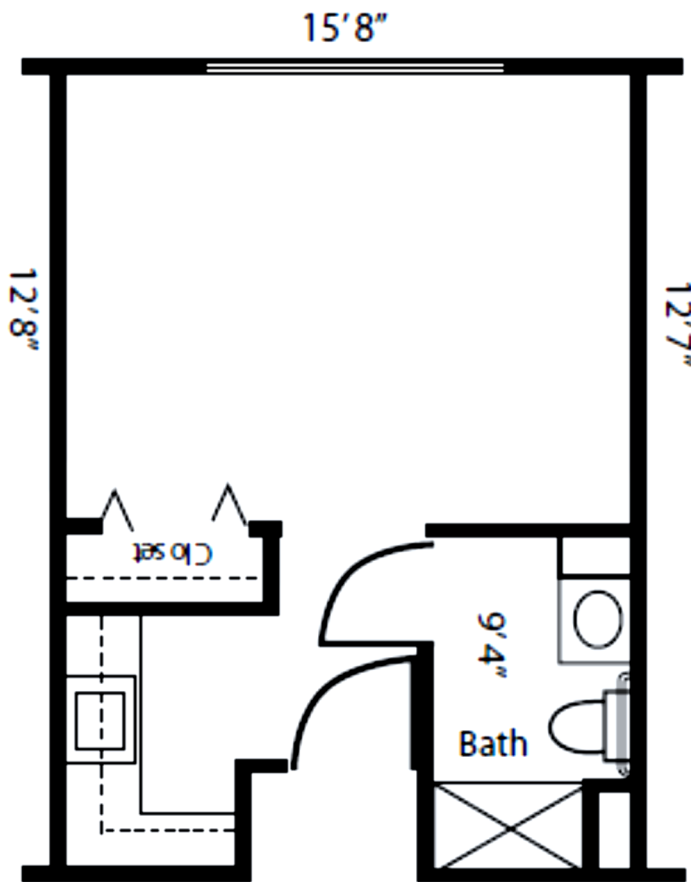

NORTH CHANDLER PLACE

a continuum of care senior living community

NCP

ASSISTED LIVING STUDIO DELUXE

Assisted Living Deluxe Studio: 393 sq. ft.
Dimensions are approximate. Floor plans may vary.

DELUXE STUDIO FLOOR PLAN - ASSISTED LIVING

NORTH CHANDLER PLACE

a continuum of care senior living community

NCP

ASSISTED LIVING ONE BEDROOM

ONE BEDROOM FLOOR PLAN - ASSISTED LIVING

Assisted Living One Bedroom: 502 sq. ft.
Dimensions are approximate. Floor plans may vary.

NORTH CHANDLER PLACE

a continuum of care senior living community

NCP

ASSISTED LIVING SHARED SUITE

Assisted Living Shared Suite: 249 sq. ft. per side
Dimensions are approximate. Floor plans may vary.

SHARED SUITE FLOOR PLAN - ASSISTED LIVING

NORTH CHANDLER PLACE

a continuum of care senior living community

NCP

ASSISTED LIVING STUDIO

STUDIO FLOOR PLAN - ASSISTED LIVING

Assisted Living Studio: 360 sq. ft.
Dimensions are approximate. Floor plans may vary.