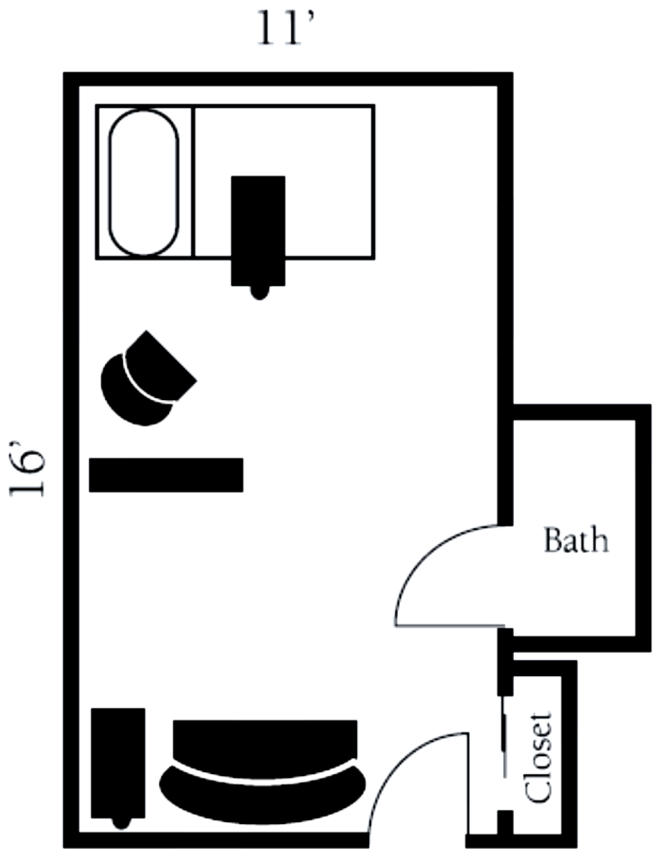

NORTH CHANDLER PLACE

a continuum of care senior living community

NCP

SKILLED NURSING SHARED SUITE

Skilled Nursing Shared Suite: 176 sq. ft. per side
Dimensions are approximate. Floor plans may vary.

NORTH CHANDLER PLACE

a continuum of care senior living community

NCP

SKILLED NURSING PRIVATE SUITE

Skilled Nursing Private Suite: 165 sq. ft.
Dimensions are approximate. Floor plans may vary.

NORTH CHANDLER PLACE

a continuum of care senior living community

NCP

SKILLED NURSING DELUXE PRIVATE SUITE

Skilled Nursing Deluxe Private Suite: 176 sq. ft.
Dimensions are approximate. Floor plans may vary.

DELUXE PRIVATE SUITE FLOOR PLAN - SKILLED NURSING