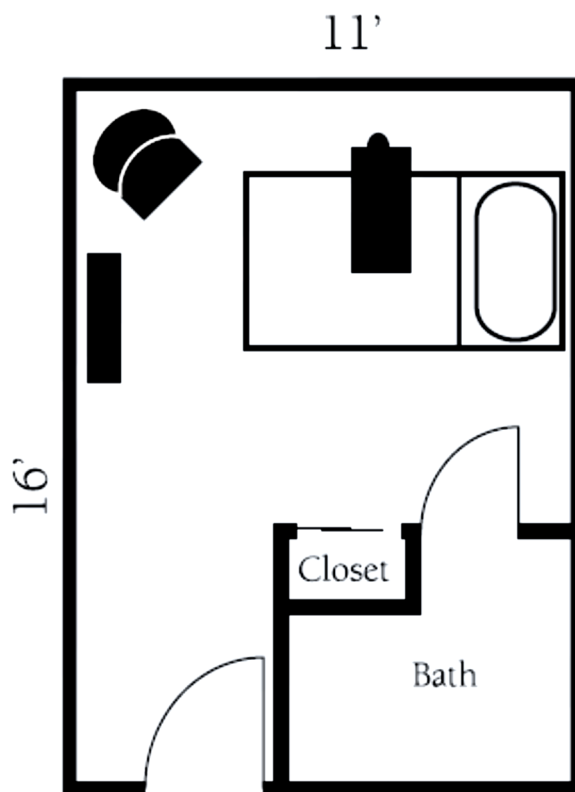

NORTH CHANDLER PLACE

a continuum of care senior living community

NCP

SKILLED NURSING SHARED SUITE

Skilled Nursing Shared Suite: 176 sq. ft. per side
Dimensions are approximate. Floor plans may vary.

NORTH CHANDLER PLACE

a continuum of care senior living community

NCP

SKILLED NURSING PRIVATE SUITE

Skilled Nursing Private Suite: 165 sq. ft.
Dimensions are approximate. Floor plans may vary.

NORTH CHANDLER PLACE

a continuum of care senior living community

NCP

SKILLED NURSING DELUXE PRIVATE SUITE

Skilled Nursing Deluxe Private Suite: 176 sq. ft.
Dimensions are approximate. Floor plans may vary.

DELUXE PRIVATE SUITE FLOOR PLAN - SKILLED NURSING