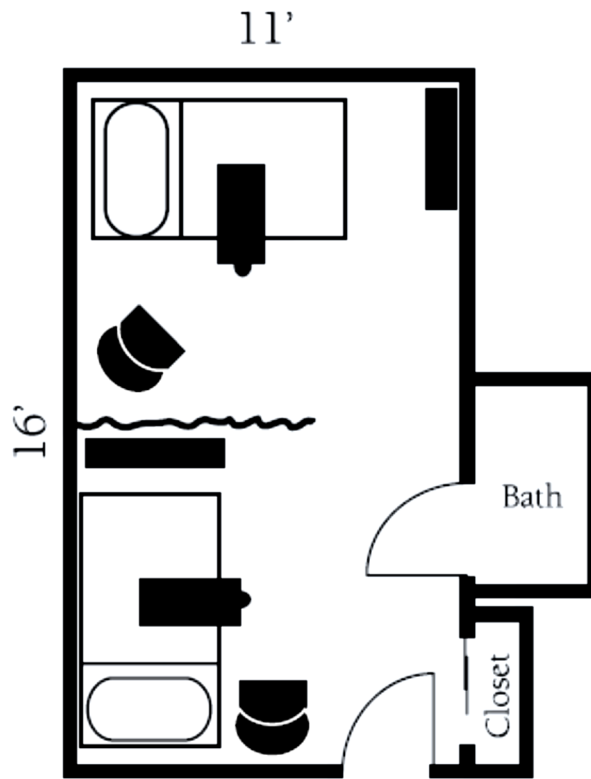

NORTH CHANDLER PLACE

a continuum of care senior living community

NCP

SKILLED NURSING SHARED SUITE

Skilled Nursing Shared Suite: 176 sq. ft. per side
Dimensions are approximate. Floor plans may vary.

NORTH CHANDLER PLACE

a continuum of care senior living community

NCP

SKILLED NURSING PRIVATE SUITE

Skilled Nursing Private Suite: 165 sq. ft.
Dimensions are approximate. Floor plans may vary.

NORTH CHANDLER PLACE

a continuum of care senior living community

NCP

SKILLED NURSING DELUXE PRIVATE SUITE

Skilled Nursing Deluxe Private Suite: 176 sq. ft.
Dimensions are approximate. Floor plans may vary.

DELUXE PRIVATE SUITE FLOOR PLAN - SKILLED NURSING